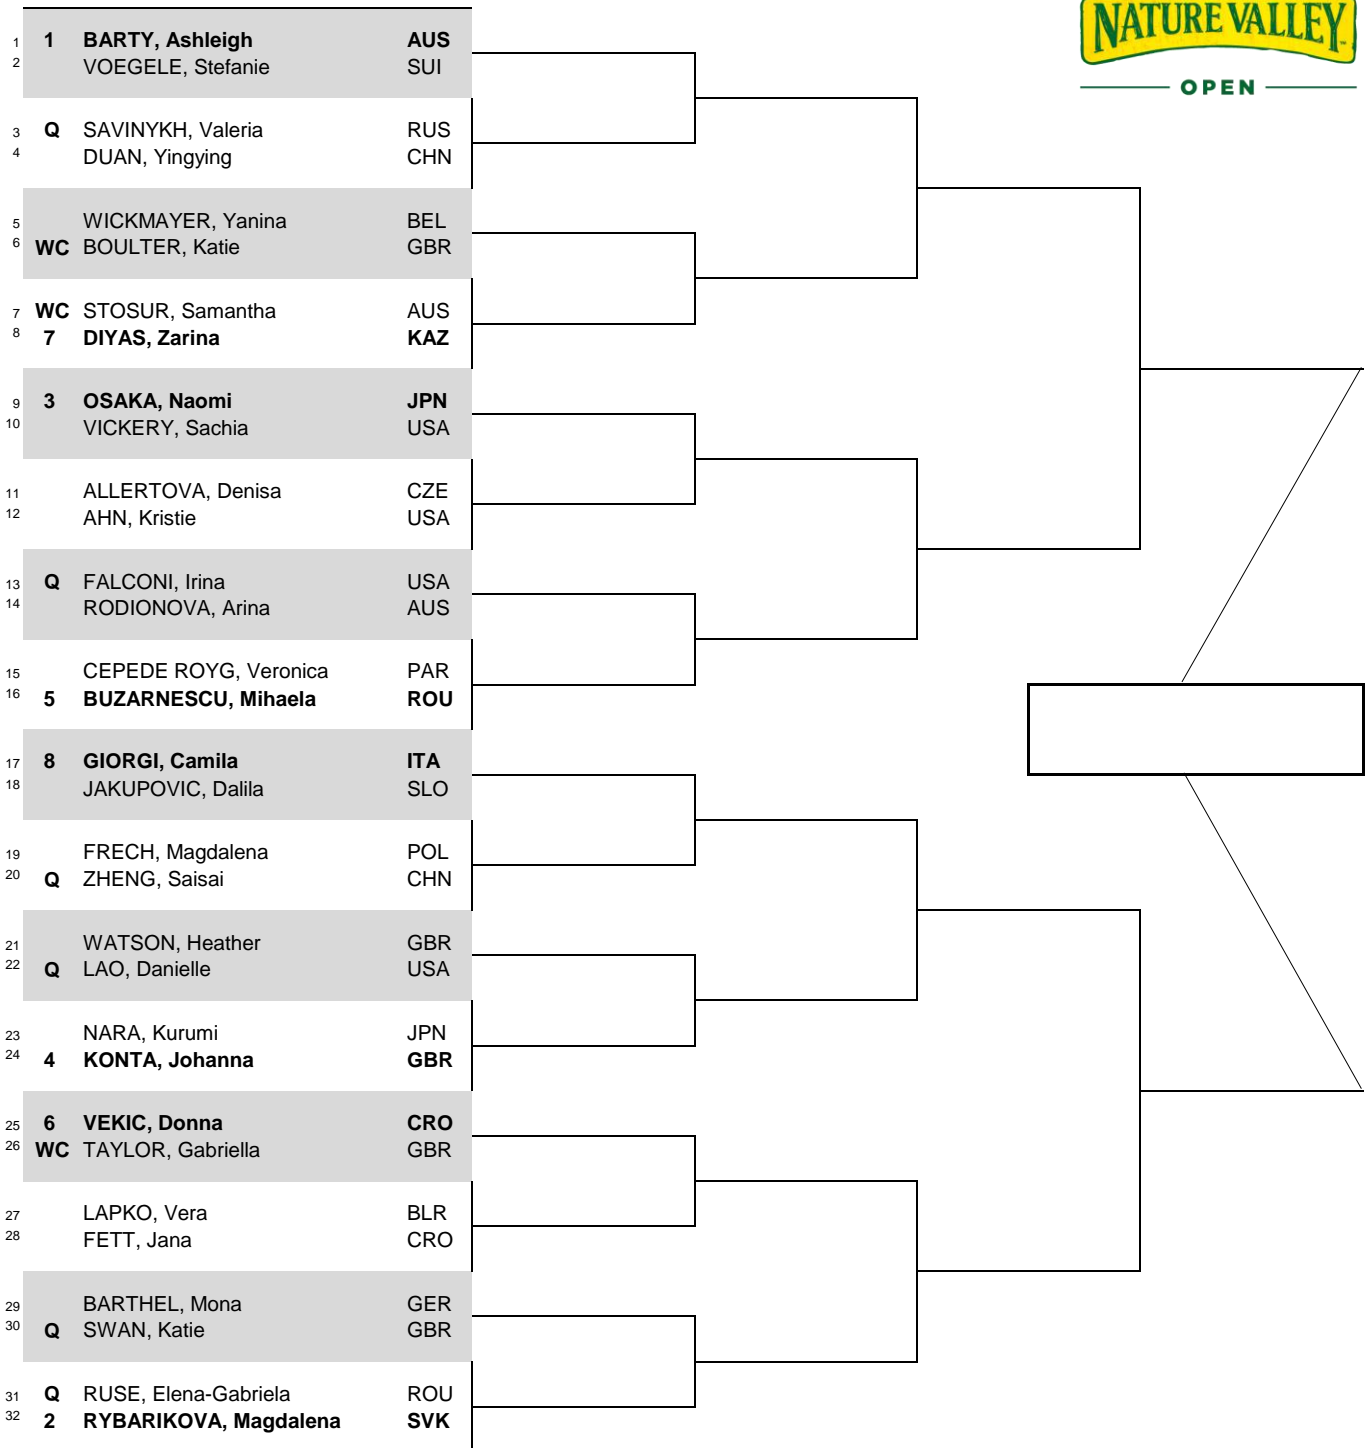

# Nature Valley Open

CITY, COUNTRY  
Nottingham, England

TOURNAMENT DATES  
9-17 June 2018

SURFACE  
Grass

TOTAL FINANCIAL COMMITMENT  
\$250,000

STATUS	NAT	MAIN DRAW SINGLES
--------	-----	-------------------

WTA TOUR, Inc. © Copyright 2016

SEEDED PLAYERS	RANK	PRIZE MONEY	POINTS	ALTERNATES / LUCKY LOSERS	RETIREMENTS/WALKOVERS	
1 BARTY, Ashleigh	17	WINNER \$43,000	280			
2 RYBARIKOVA, Magdalena	18	FINALIST \$21,400	180			
3 OSAKA, Naomi	20	SEMI-FINALIST \$11,500	110			
4 KONTA, Johanna	21	QUARTER-FINALIST \$6,175	60	WITHDRAWALS		
5 BUZARNESCU, Mihaela	33	SECOND ROUND \$3,400	30			
6 VEKIC, Donna	50	FIRST ROUND \$2,100	1			
7 DIYAS, Zarina	51	FOLLOW LIVE SCORING AT				
8 GIORGI, Camila	57	www.WTATENNIS.com				
LAST DIRECT ACCEPTANCE		FRECH - 141		WTA SUPERVISOR(S)	Donna Kelso	