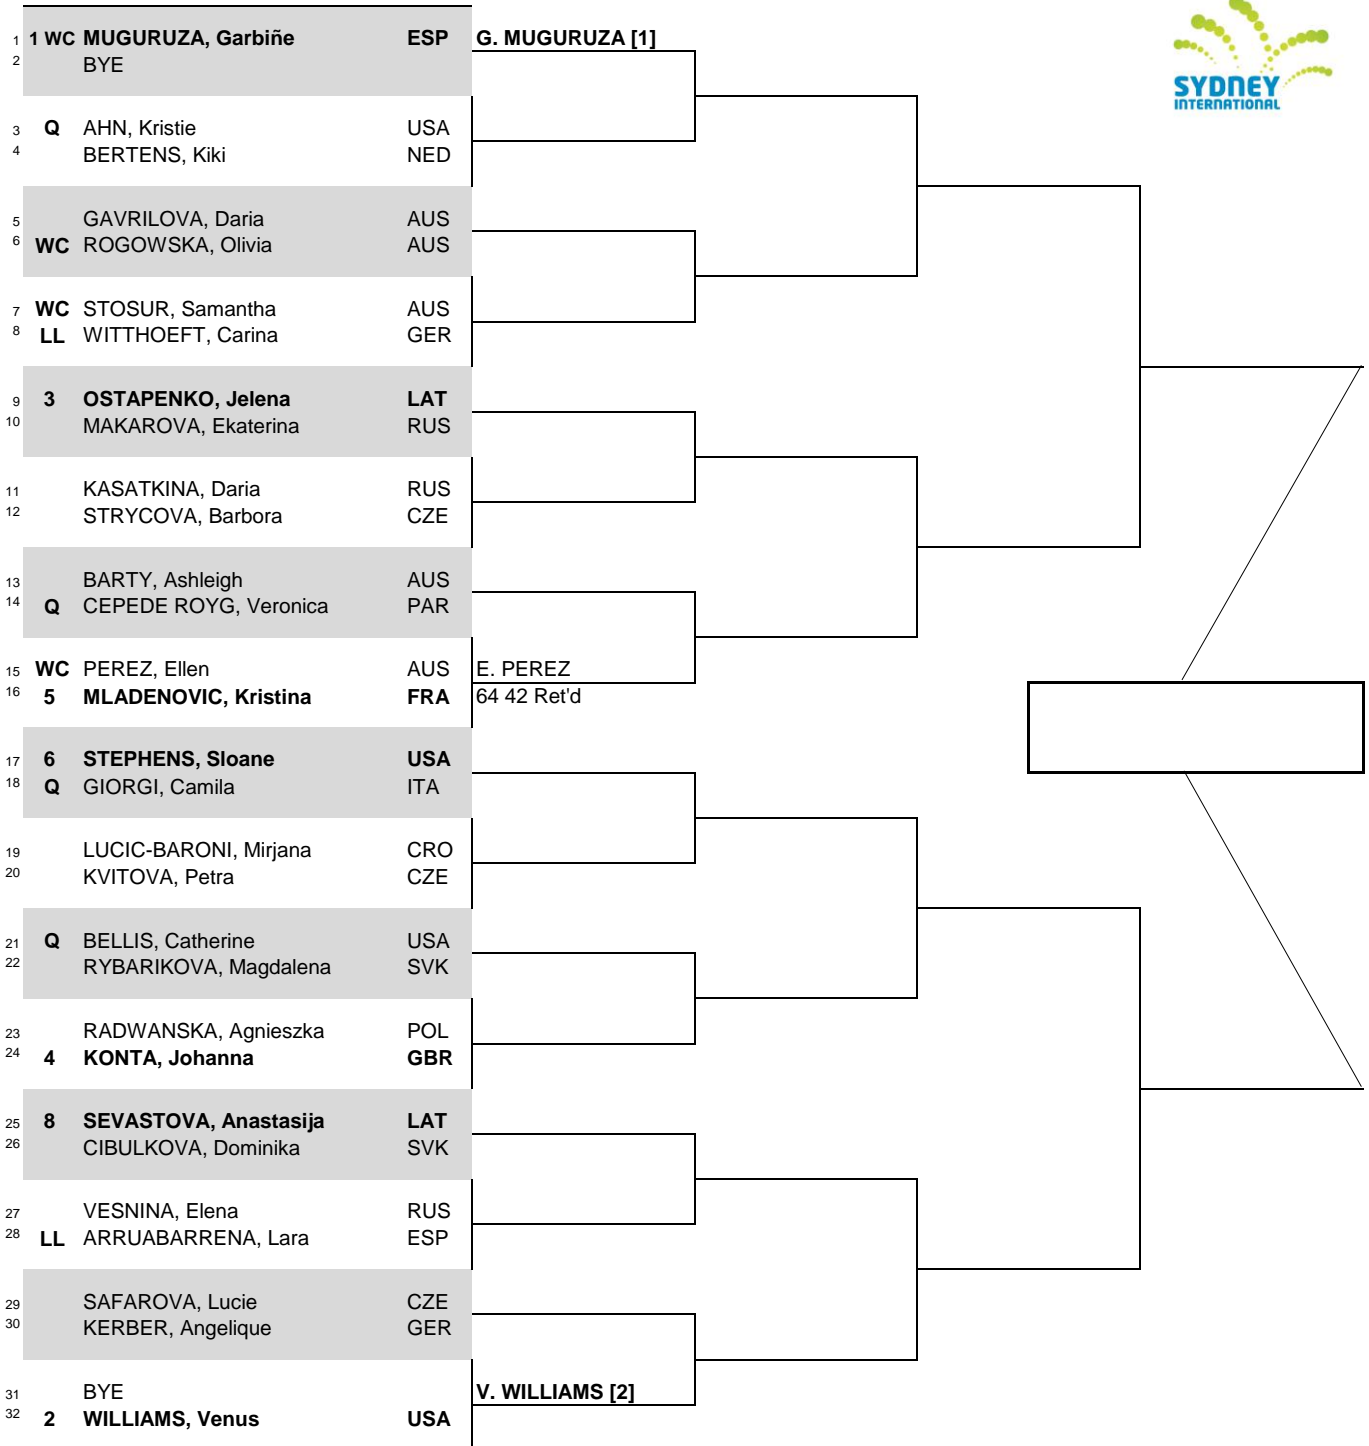

Sydney International

CITY, COUNTRY
Sydney, AUS

TOURNAMENT DATES
7 - 13 January 2018

SURFACE
Hard, Plexicushion

TOTAL FINANCIAL COMMITMENT
\$799,000

STATUS	NAT	MAIN DRAW SINGLES
--------	-----	-------------------

WTA TOUR, Inc. © Copyright 2016

SEEDED PLAYERS	RANK	PRIZE MONEY	POINTS	ALTERNATES / LUCKY LOSERS	RETIREMENTS/WALKOVERS	
1 MUGURUZA, Garbiñe	2	WINNER	\$137,125	470	C. Withthoef (LL)	K. Mladenovic - heat illness
2 WILLIAMS, Venus	5	FINALIST	\$73,201	305	L. Arruabarrena (LL)	
3 OSTAPENKO, Jelena	7	SEMI-FINALIST	\$39,132	185		
4 KONTA, Johanna	9	QUARTER-FINALIST	\$20,970	100	WITHDRAWALS	
5 MLADENOVIC, Kristina	11	SECOND ROUND	\$11,245	55	J. Goerges (right knee injury)	
6 STEPHENS, Sloane	13	FIRST ROUND	\$6,140	1	S. Peng (right knee injury)	
7 GOERGES, Julia	14					
8 SEVASTOVA, Anastasija	16					
FOLLOW LIVE SCORING AT www.WTATENNIS.com						
LAST DIRECT ACCEPTANCE		Ekaterina Makarova (33)		WTA SUPERVISOR(S)	Melanie Tabb	