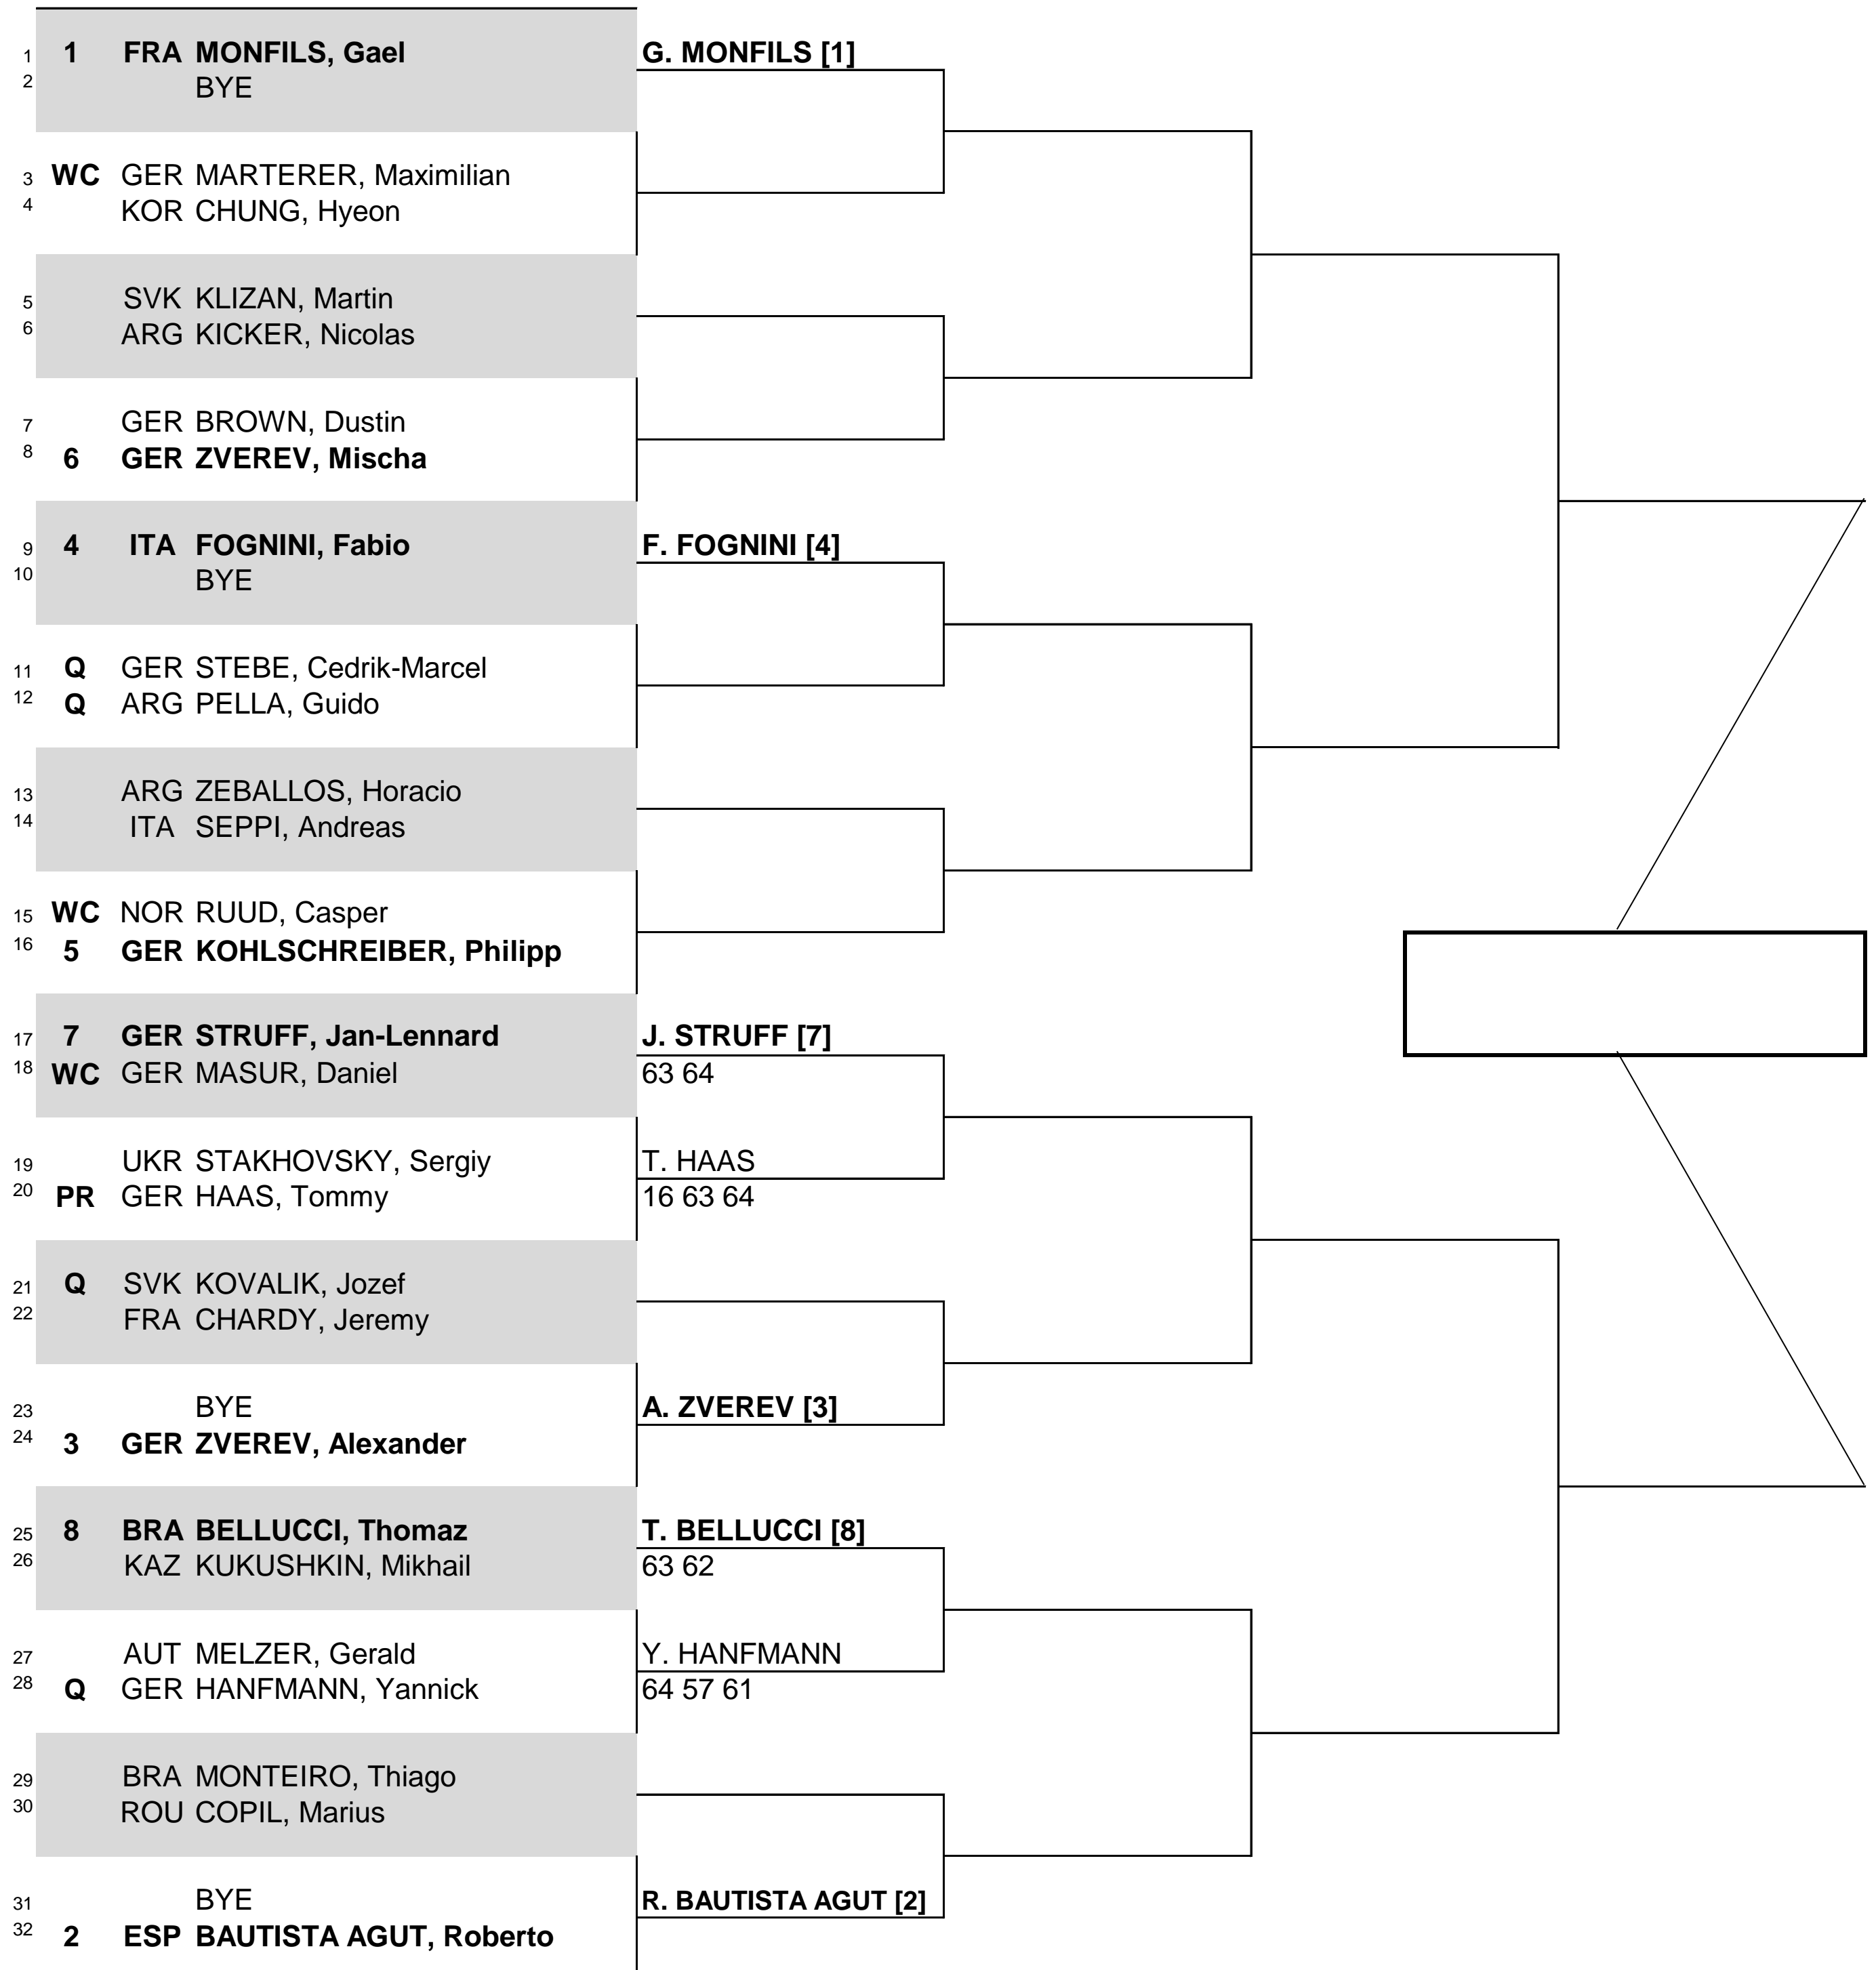

CITY, COUNTRY
Munich, Germany

BMW Open
by FWU

TOURNAMENT DATES
1-7 May 2017

SURFACE
Red Clay

BMW OPEN by FWU

TOTAL FINANCIAL COMMITMENT
€ 540,310

STATUS NAT **MAIN DRAW SINGLES**

ATP, Inc. © Copyright 2014

SEEDED PLAYERS		RANK	PRIZE MONEY	POINTS	ALTERNATES / LUCKY LOSERS	RETIREMENTS/WALKOVERS	
1	MONFILS, Gael	17	WINNER	€ 85,945	250		
2	BAUTISTA AGUT, Roberto	18	FINALIST	€ 45,265	150		
3	ZVEREV, Alexander	21	SEMI-FINALIST	€ 24,520	90		
4	FOGNINI, Fabio	29	QUARTER-FINALIST	€ 13,970	45	WITHDRAWALS	
5	KOHLSCHREIBER, Philipp	31	SECOND ROUND	€ 8,230	20		
6	ZVEREV, Mischa	35	FIRST ROUND	€ 4,875	0		
7	STRUFF, Jan-Lennard	52	FOLLOW LIVE SCORING AT				
8	BELLUCCI, Thomaz	54	www.ATPWorldTour.com				
		LAST DIRECT ACCEPTANCE		S. Stakhovsky - 111		ATP SUPERVISOR(S)	
						Cedric Mourier	