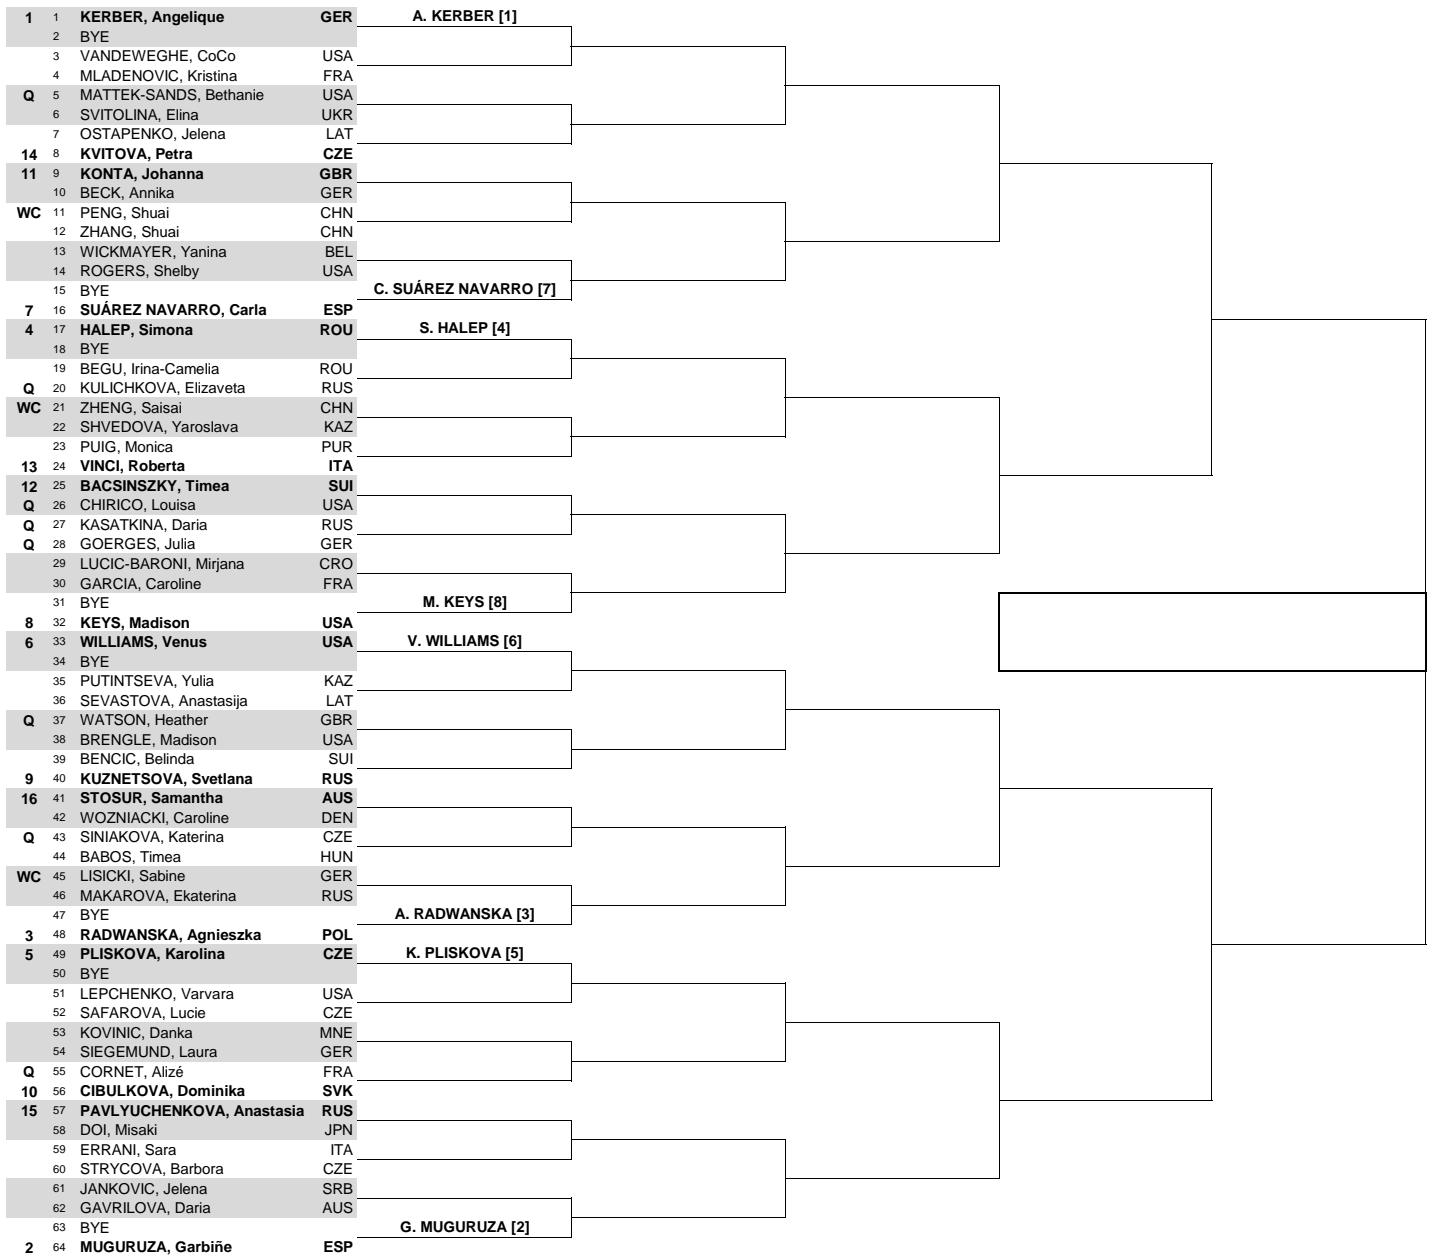

# 2016 Dongfeng Motor Wuhan Open

WUHAN, CHN 25 September-01 October 2016

\$2,589,000 - WTA Premier 5

Hard, Decoturf II

MAIN DRAW SINGLES

Seeded Players	Rank	Prize Money	Pts.	Lucky Losers
1 KERBER, Angelique	1	Winner	\$471,700	900
2 MUGURUZA, Garbiñe	3	Finalists	\$235,520	585
3 RADWANSKA, Agnieszka	4	Semi-Finalists	\$117,770	350
4 HALEP, Simona	5	Quarter Finalists	\$54,230	190
5 PLISKOVA, Karolina	6	3rd Round	\$26,900	105
6 WILLIAMS, Venus	7	2nd Round	\$13,790	60
7 SUÁREZ NAVARRO, Carla	8	1st Round	\$7,090	1
8 KEYS, Madison	9	Last Direct Acceptance		Retirements/W.O.
9 KUZNETSOVA, Svetlana	10	LUCIC-BARONI - 55		
10 CIBULKOVA, Dominika	12	Players Representative(s)		
11 KONTA, Johanna	13	ZHANG, Saisai / GAVRILOVA, Daria		
12 BACSINSZKY, Tímea	14	WTA Supervisor(s)		
13 VINCI, Roberta	15	Donna Kelso		
14 KVI TOVA, Petra	16	www.wtatennis.com		
15 PAVLYUCHENKOVA, Anastasia	17	facebook.com/WTA   twitter.com/WTA   youtube.com/WTA		
16 STOSUR, Samantha	18			