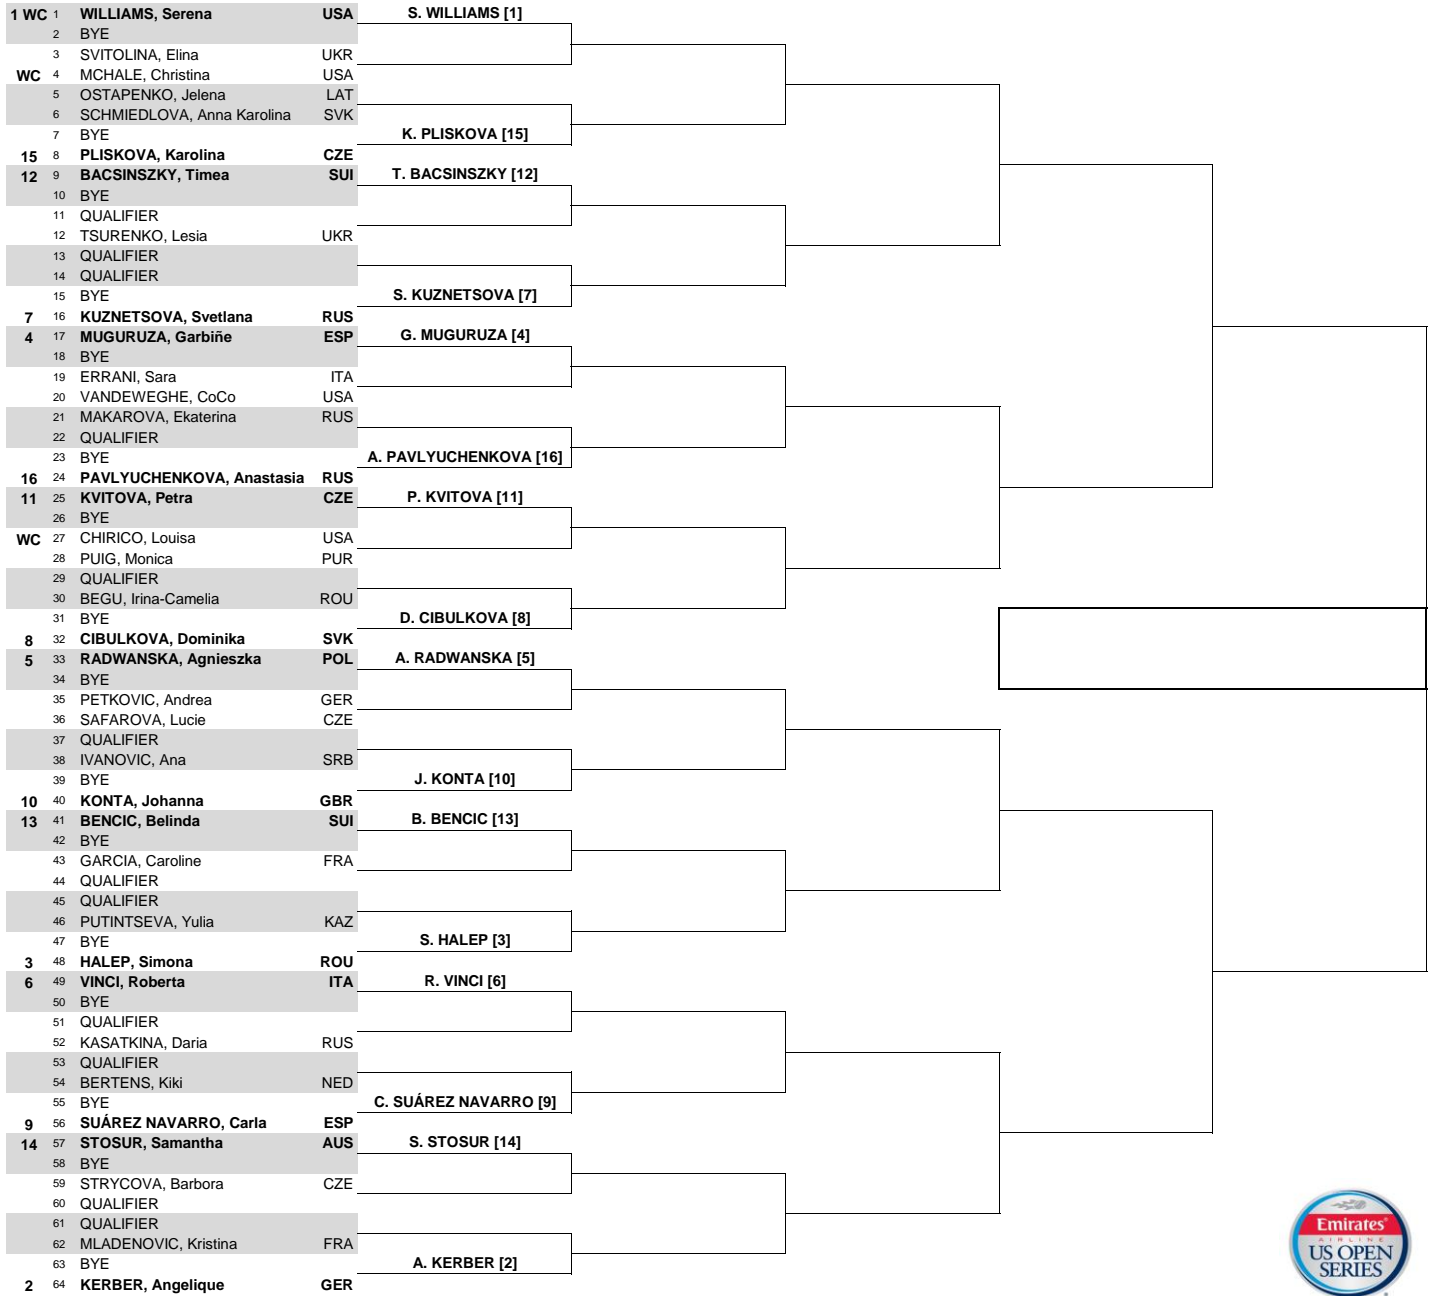

# Western & Southern Open

Cincinnati, OH, USA 15 - 21 August 2016

\$2,804,000 - WTA Premier 5

Hard, Deco Turf

MAIN DRAW SINGLES

| Seeded Players               | Rank | Prize Money  | Pts.      | Lucky Losers |
|------------------------------|------|--|-----------|--------------|
| 1 WILLIAMS, Serena           | 1    | Winner   | \$515,000 | 900          |
| 2 KERBER, Angelique          | 2    | Finalists  | \$247,320 | 585          |
| 3 HALEP, Simona              | 3    | Semi-Finalists                                       | \$123,665 | 350          |
| 4 MUGURUZA, Garbiñe          | 4    | Quarter Finalists                                    | \$58,390  | 190          |
| 5 RADWANSKA, Agnieszka       | 5    | 3rd Round  | \$29,320  | 105          |
| 6 VINCI, Roberta             | 8    | 2nd Round  | \$15,205  | 60           |
| 7 KUZNETSOVA, Svetlana       | 10   | 1st Round  | \$12,205  | 1            |
| 8 CIBULKOVA, Dominika        | 11   | Last Direct Acceptance                               |           |              |
| 9 SUAREZ NAVARRO, Carla      | 12   | Lesia Tsurenko (41)                                  |           |              |
| 10 KONTA, Johanna            | 13   | Players Representative(s)                            |           |              |
| 11 KVITOVA, Petra            | 14   | Ana Ivanovic / Anna-Lena Groenefeld                  |           |              |
| 12 BACSINSZKY, Tímea         | 15   | WTA Supervisor(s)                                    |           |              |
| 13 BENCIC, Belinda           | 16   | Melanie Tabb, Pam Whytcross                          |           |              |
| 14 STOSUR, Samantha          | 17   | www.wtatennis.com                                    |           |              |
| 15 PLISKOVA, Karolina        | 18   | facebook.com/WTA   twitter.com/WTA   youtube.com/WTA |           |              |
| 16 PAVLYUCHENKOVA, Anastasia | 19   | Retirements/W.O.                                     |           |              |