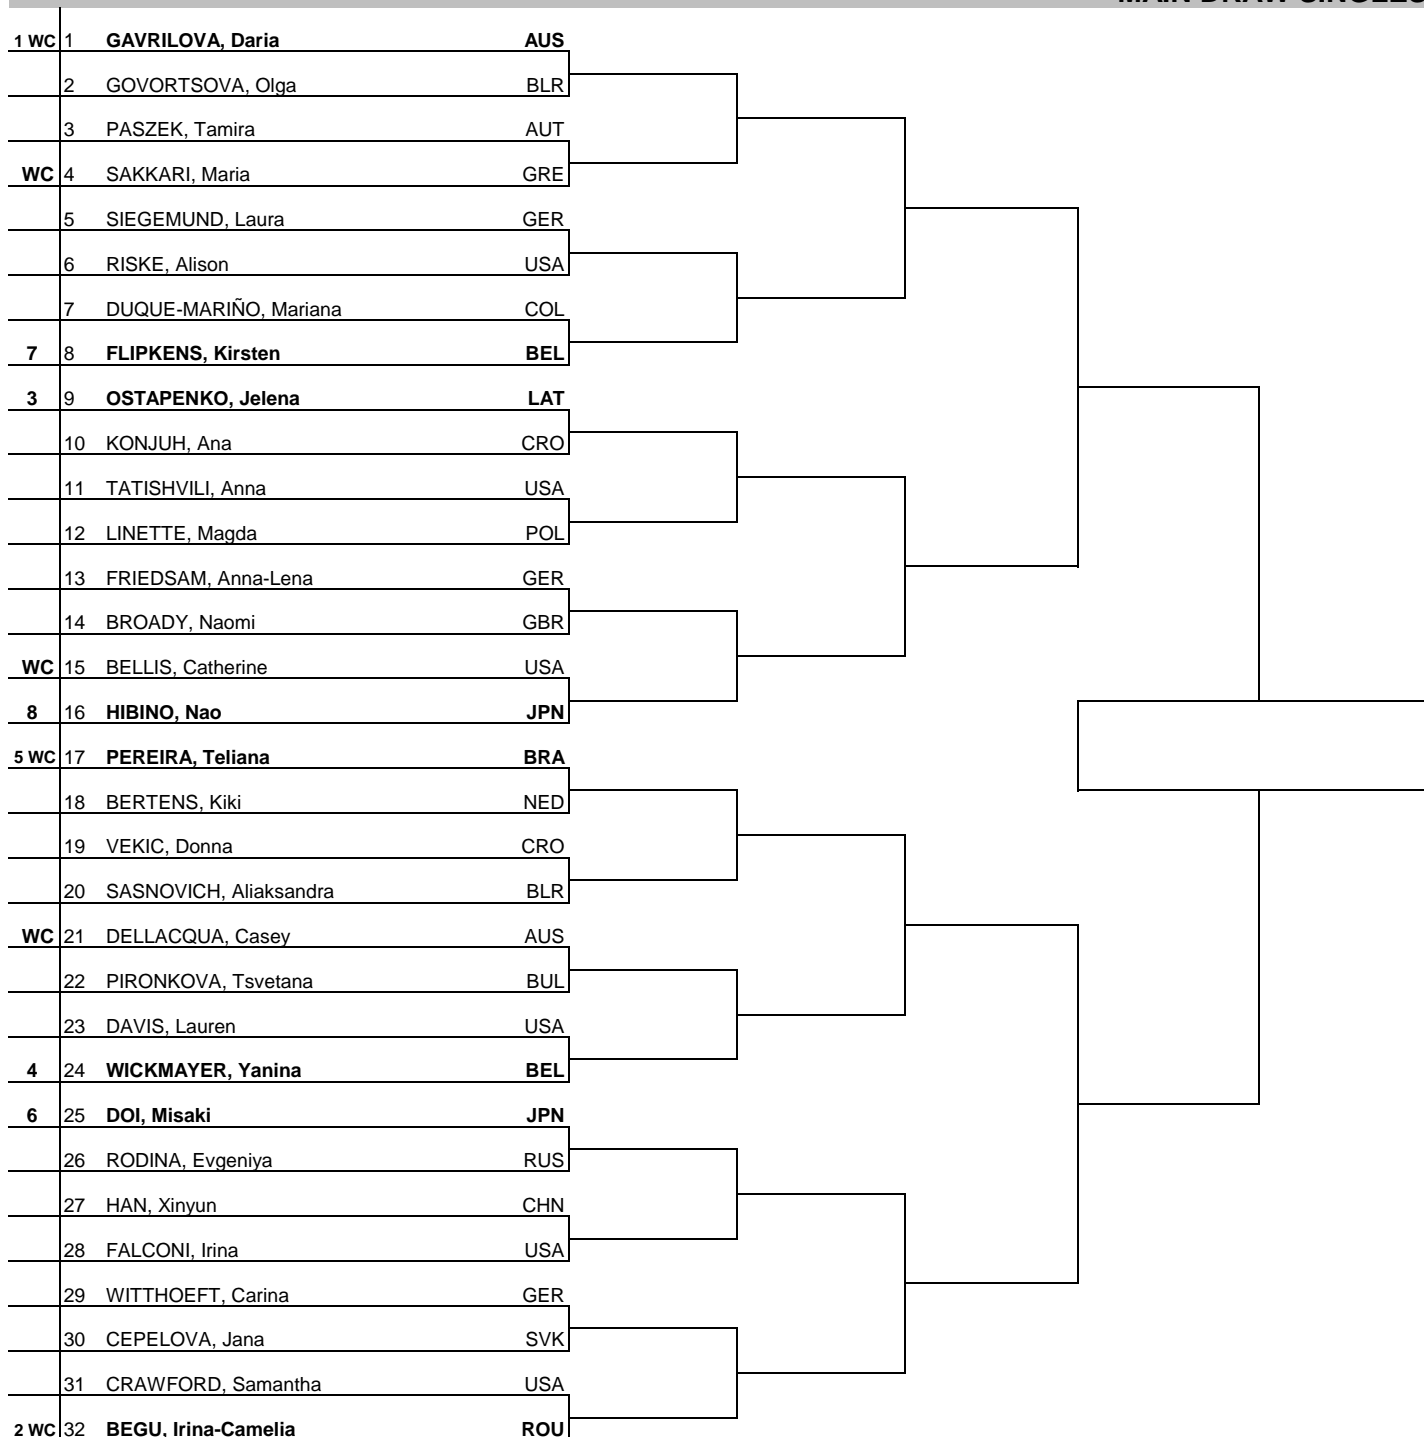

125K series

San Antonio Open
 San Antonio, USA 14 - 19 March, 2016
 \$125,000 - WTA 125K series
 Hard, Outdoors

MAIN DRAW SINGLES

Seeded Players	Rank	Prize Money	Pts.	Lucky-Losers / Retirements / Withdrawals
1 GAVRILOVA, Daria	33	Winner	\$20,000	160
2 BEGU, Irina-Camelia	35	Finalist	\$11,000	95
3 OSTAPENKO, Jelena	40	Semi-Finalist	\$6,500	57
4 WICKMAYER, Yanina	47	Quarter-Finalist	\$4,000	29
5 PEREIRA, Teliana	50	2nd Round	\$2,250	15
6 DOI, Misaki	55	1st Round	\$1,125	1
7 FLIPKENS, Kirsten	59	Last Direct Acceptance		
8 HIBINO, Nao	60	Jana Cepelova - 127		
www.wtatennis.com		Players Representative(s)		WTA Supervisor(s)
facebook.com/WTA twitter.com/WTA youtube.com/WTA		Naomi Broady		Kerrilyn Cramer