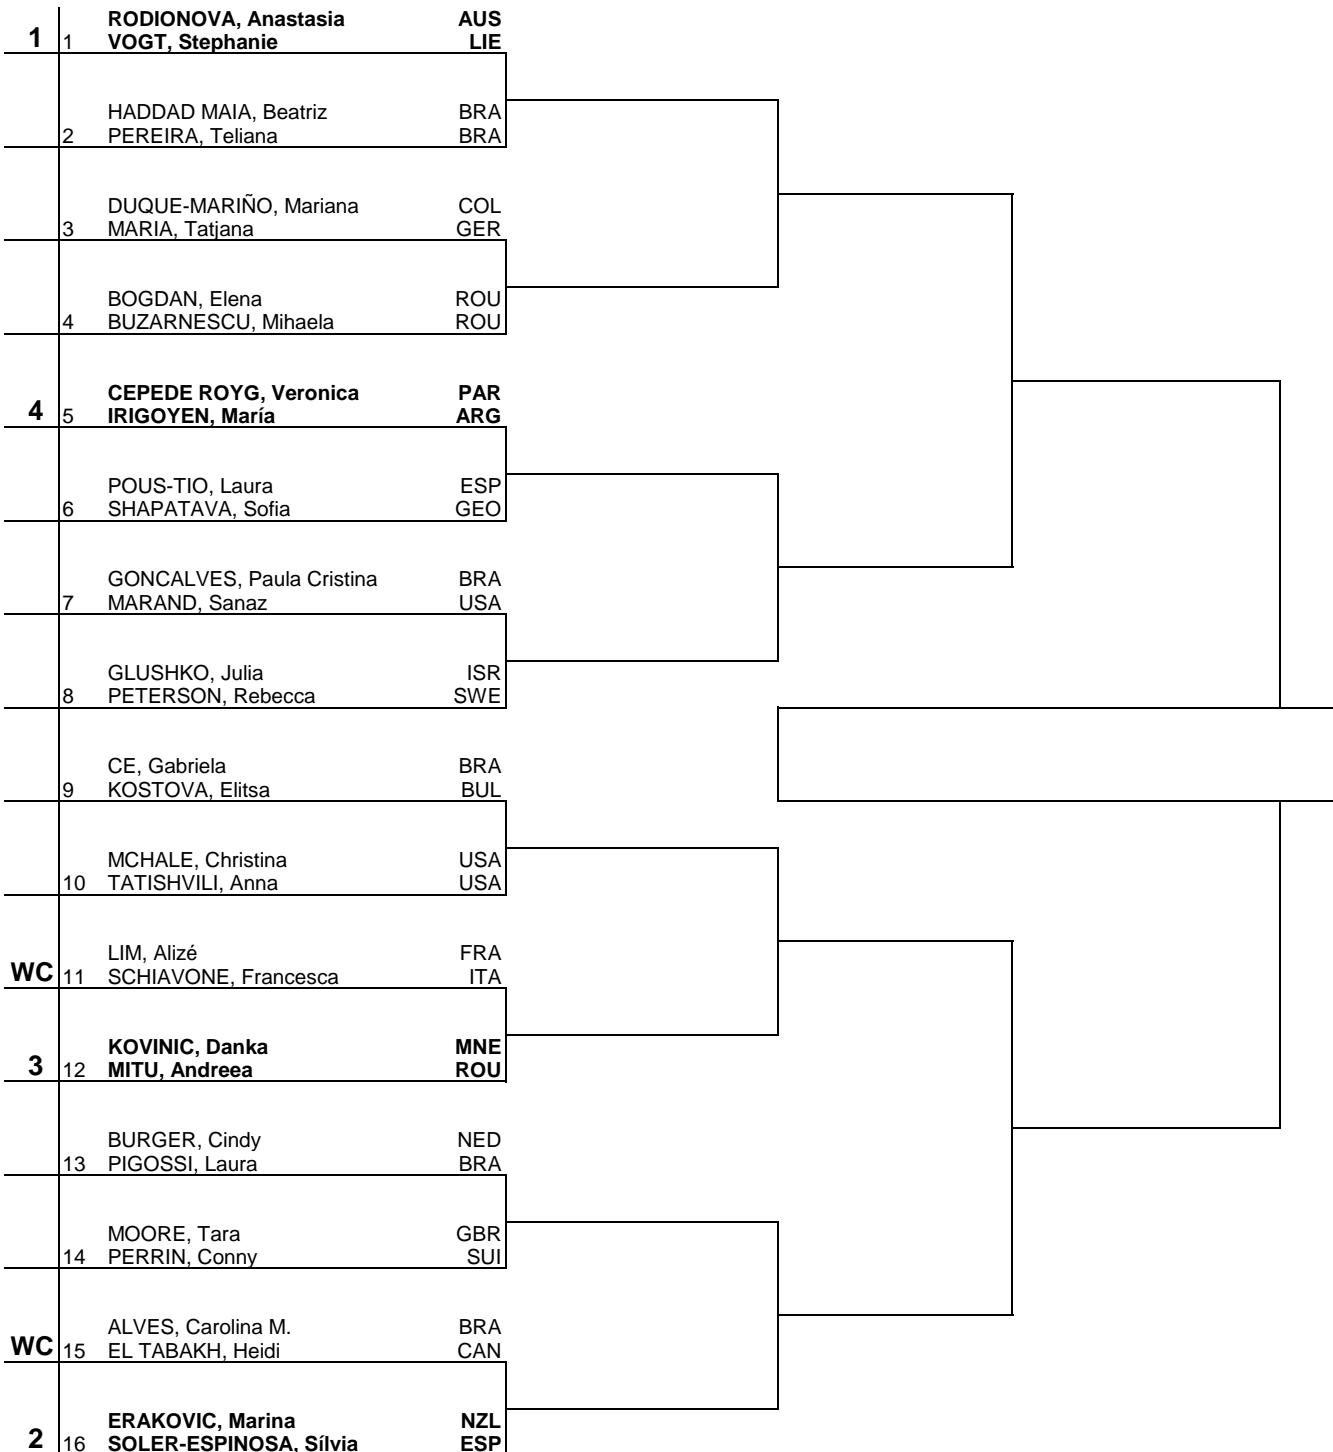

RIO OPEN

RIO OPEN presented by Claro  
Rio de Janeiro, Brazil 15 - 21 February 2016  
\$250,000 - WTA International  
Red Clay

MAIN DRAW DOUBLES

	Seeded Players	Rank	Prize Money (per team)		Pts.	Alternates / Retirements / Withdrawals
<b>1</b>	RODIONOVA, Anastasia / VOGT, Stephanie	110	Winner	\$12,300	280	
<b>2</b>	ERAKOVIC, Marina / SOLER-ESPINOSA, Sílvia	201	Finalist	\$6,400	180	
<b>3</b>	KOVINIC, Danka / MITU, Andreea	214	Semi-Finalist	\$3,435	110	
<b>4</b>	CEPEDE ROYG, Veronica / IRIGOYEN, María	215	Quarter-Finalist	\$1,820	60	
	<b>Last Direct Acceptance</b>		First Round	\$960	1	
	<b>C. Burger / L. Pigossi - 472</b>					
	<b>Player Representative(s)</b> Shelby Rogers		<b>WTA Supervisor(s)</b> Mariana Alves			