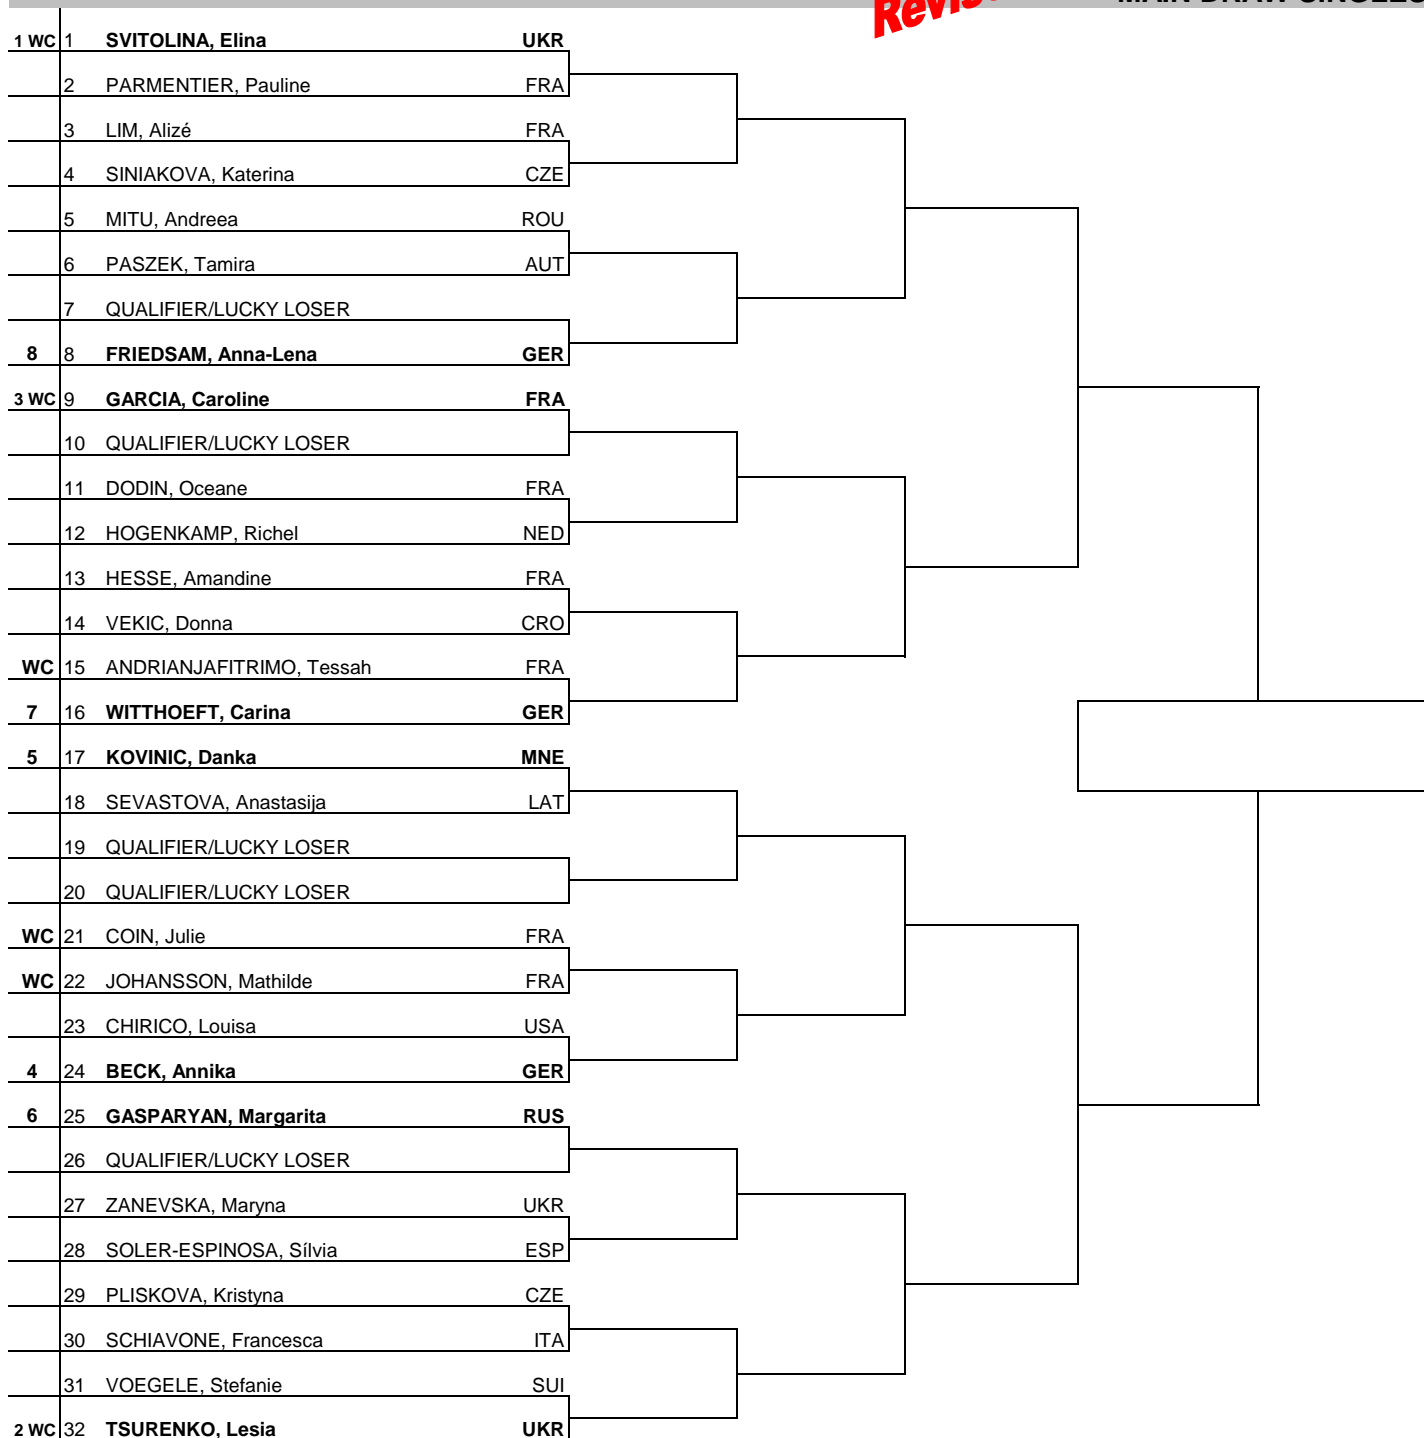

MAIN DRAW SINGLES

Revised

Seeded Players	Rank	On-site Prize Money Breakdown - Eur	Pts.	Lucky-Losers / Retirements / Withdrawals
1 SVITOLINA, Elina	20	Winner	€ 16,129 160	K. Date-Krumm (Left Knee Injury)
2 TSURENKO, Lesia	33	Finalist	€ 8,871 95	
3 GARCIA, Caroline	35	Semi-Finalist	€ 4,839 57	
4 BECK, Annika	56	Quarter-Finalist	€ 3,226 29	
5 KOVINIC, Danka	58	2nd Round	€ 1,613 15	
6 GASPARYAN, Margarita	59	1st Round	€ 847 1	
7 WITTHOEFT, Carina	65	Last Direct Acceptance		
8 FRIEDSAM, Anna-Lena	93	Amandine Hesse - 157		
www.wtatennis.com		Players Representative(s)		WTA Supervisor(s)
facebook.com/WTA twitter.com/WTA youtube.com/WTA		N/A		Mariana Alves